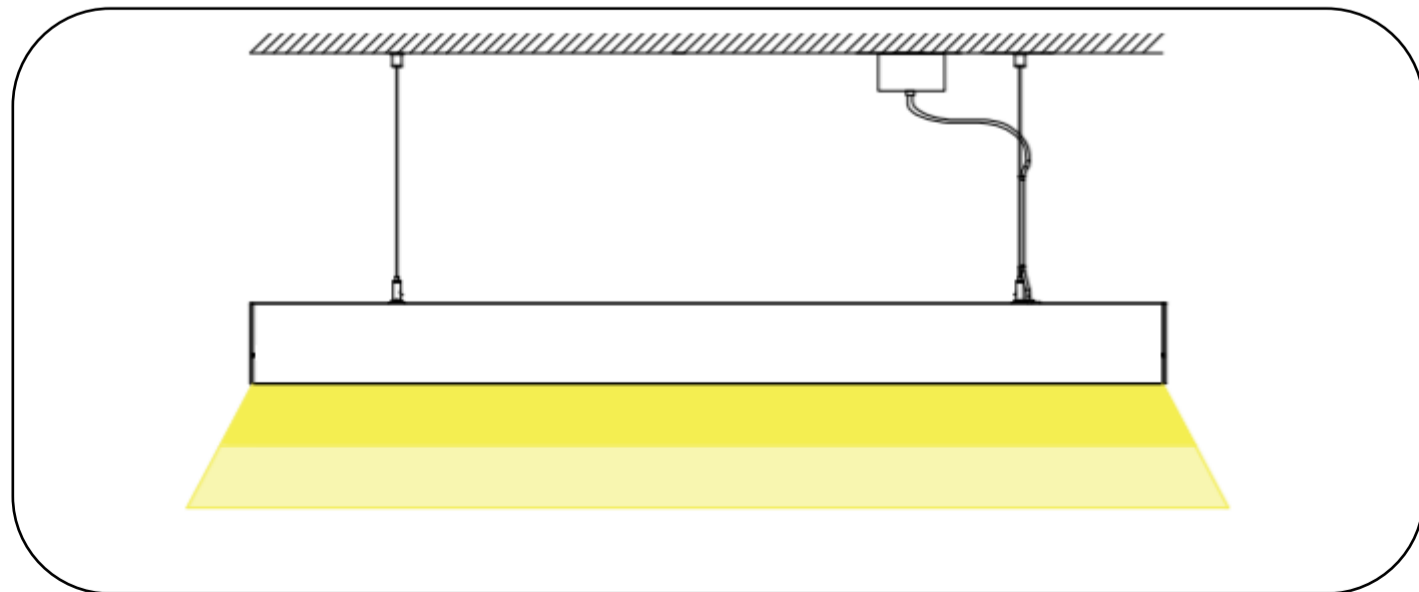

Mod.

WORK

FLY

TRAIN

ON/OFF

PUSH

DALI

CASAMBI
TUYA