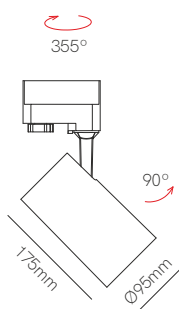

Power and CTT switch

Technical Information

Version	Zoom
Power	Switch 15W / 20W / 25W
Installation	Three Phase Track
Color Temperature	Switch 2.700K / 3.200K / 4.000K
Lumens	15W: 1.200 lm / 20W: 1.500lm / 25W: 1.800 lm
Material	Aluminium and polycarbonate
Finishes	White / Black
Code	4900 <input type="checkbox"/>
	4901 <input checked="" type="checkbox"/>