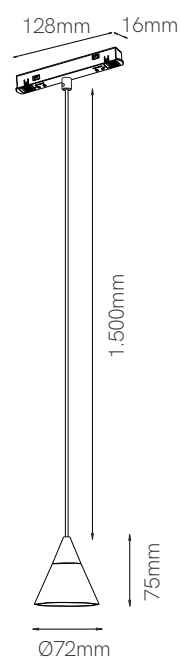

New

Zoe magnet track decorative lighting

Technical Data

Suspended decorative fixture for
48V magnet track with UGR <19.

Light

LED in 2.700K or 3.000K with CRI >90.

Finishes

Matt white and black. Aluminium.

	Code	Color	Power	CCT	Lumens
Zoe magnet track	4795	○ White	7W	2.700K	360 lm
	4796	○ White	7W	3.000K	370 lm
	4797	● Black	7W	2.700K	360 lm
	4798	● Black	7W	3.000K	370 lm