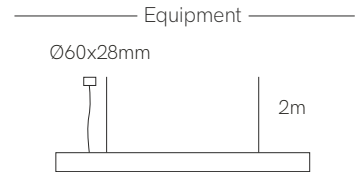

Work

\*Finished luminaire. Includes suspension kit, power cable and end caps.

Technical Information

Version	Work
Power	35W / 43W / 51W / 59W / 97,5W
Installation	Pendant
Material	Aluminium
Finishes	White (9003) / Black (9005)

Code	Diffuser (Angle)	Power (Size)	CCT (Lm/W)	Driver	Colour
Code <b>6</b>	Retracted (102°) <b>3</b>	35W (1.130mm) <b>3</b>	<b>2.700K</b> (105 lm/W) <b>2</b>	On / Off <b>1</b>	White <b>1</b>
		43W (1.410mm) <b>4</b>	<b>3.000K</b> (112 lm/W) <b>3</b>	Dali <b>2</b>	Black <b>2</b>
		51W (1.690mm) <b>5</b>	<b>4.000K</b> (118 lm/W) <b>4</b>	Push <b>3</b>	
		59W (1.970mm) <b>6</b>	<b>5.000K</b> (118 lm/W) <b>5</b>	Casambi <b>5</b>	
		97,5W (2.530mm) <b>7</b>			