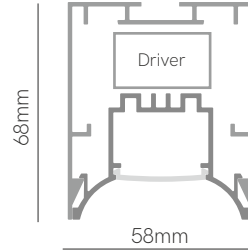

Work

\*Finished luminaire. Includes suspension kit, power cable and end caps.

Technical Information

Version	Work
Power	35W / 43W / 51W / 59W / 97,5W
Installation	Pendant
Material	Aluminium
Finishes	White (9003) / Black (9005)

Code	Diffuser (Angle)	Power (Size)	CCT (Lm/W)	Driver	Colour
Code <b>6</b>	Retracted (102°) <b>3</b>	35W (1.130mm) <b>3</b>	<b>2.700K</b> (105 lm/W) <b>2</b>	On / Off <b>1</b>	White <b>1</b>
		43W (1.410mm) <b>4</b>	<b>3.000K</b> (112 lm/W) <b>3</b>	Dali <b>2</b>	Black <b>2</b>
		51W (1.690mm) <b>5</b>	<b>4.000K</b> (118 lm/W) <b>4</b>	Push <b>3</b>	
		59W (1.970mm) <b>6</b>	<b>5.000K</b> (118 lm/W) <b>5</b>	Casambi <b>5</b>	
		97,5W (2.530mm) <b>7</b>			