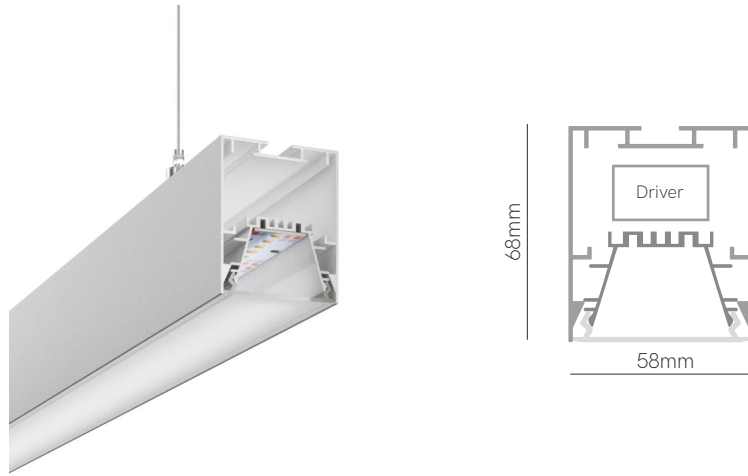

Urban

Technical Information

Version	Urban
Power	46W / 57W / 69W / 80W / 103W
Installation	Surface / Pendant
Material	Aluminium
Finishes	White (9003) / Black (9005) / Gray (9006)

Code	Diffuser (Angle)	Power (Size)	CCT (Lm/W)	Driver	Colour
Code	6	UGR (78°) 4	46W (1.130mm) 3	2.700K (112 lm/W) 2	On / Off 1
	Opal (112°) 5	57W (1.410mm) 4	3.000K (128 lm/W) 3	Dali 2	White 1
		69W (1.690mm) 5	4.000K (136 lm/W) 4	Push 3	Black 2
		80W (1.970mm) 6	5.000K (136 lm/W) 5	Casambi 5	Gray 3
		103W (2.530mm) 7	2.700-5.000K (105 lm/W) 9	Tuya 7	Matt Gold 4
					Corten 6
					Copper 7

Code: **6** [] [] [] [] [] []

On demand.

*Create your code according to your preferences. CCT 2.700-5.000K only works with driver Casambi and Tuya.

Accessories

End caps	Joint 180°	Joint 90°	Wall bracket	Trimless	Base 3x0,75 (2,5m) Ø60x28mm	Base 5x0,5 (2,5m) Ø60x28mm	Ceiling suspension	Suspension Kit
[] 40721 [] 40722 [] 40723	[] 40220	[] 40550	[] 40851 [] 40852 [] 40853	[] 40669	[] 40881 [] 40882 [] 40883	[] 40991 [] 40992 [] 40993	[] 40780	[] 40790 (2m)