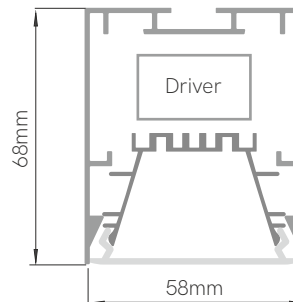

### Suspension kit

- Size: Ø80
- 40881
- 40882
- 40780
- Size: 2m
- 40790

40  
IP

5  
YEARS  
WARRANTY

50.000  
HOURS

UGR  
<19

>0,9  
PF

≥95  
CRI

≥80  
CRI

Code	Diffuser	Power - Size	Lm/W - CCT	Driver	Color
6	UGR 4	42W - 1.130 mm	105Lm/W - 2700K	On/Off 1	○ White 1
	Opal 5	52,5W - 1.410 mm	112Lm/W - 3000K	Dali 2	● Black 2
		63W - 1.690 mm	118Lm/W - 4000K	Push 3	
		73,5W - 1.970 mm	118Lm/W - 5000K	Casambi 5	
		97,5W - 2.530 mm			