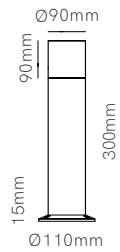

Tura 30

Tura 60

Technical Information

Version	Tura 30	Tura 60
Power	12W	12W
Installation	Floor	Floor
Color Temperature	3.000K / 4.000K	3.000K / 4.000K
Lumens	950 lm / 960 lm	950 lm / 960 lm
Material	Aluminium and Methacrylate	Aluminium and Methacrylate
Finishes	White / Black / Corten	White / Black / Corten