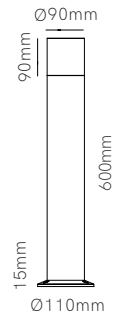

Tura 30

Tura 60

Technical Information

Version	Tura 30	Tura 60
Power	12W	12W
Installation	Floor	Floor
Color Temperature	3.000K / 4.000K	3.000K / 4.000K
Lumens	950 lm / 960 lm	950 lm / 960 lm
Material	Aluminium and Methacrylate	Aluminium and Methacrylate
Finishes	White / Black / Corten	White / Black / Corten