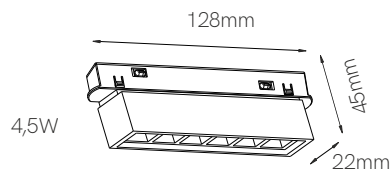

New

Tram magnet track decorative lighting

Technical Data

Fixture for 48V magnet track with UGR <19.

Light

LED in 2.700K or 3.000K with CRI >90.

Finishes

Matt white and black. Aluminium.

Tram magnet track 4,5W:

Tram magnet track 9W:

	Code	Color	Power	CCT	Lumens
Tram magnet track 4,5W	4776	○ White	4,5W	2.700K	300 lm
	4777	○ White	4,5W	3.000K	310 lm
	4778	● Black	4,5W	2.700K	300 lm
	4779	● Black	4,5W	3.000K	310 lm
Tram magnet track 9W	4780	○ White	9W	2.700K	690 lm
	4781	○ White	9W	3.000K	710 lm
	4782	● Black	9W	2.700K	690 lm
	4783	● Black	9W	3.000K	710 lm