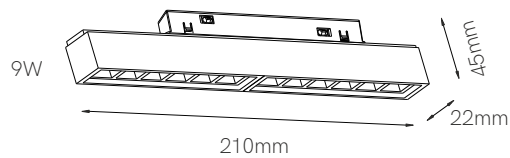

New

Tram magnet track decorative lighting

Technical Data

Fixture for 48V magnet track with UGR <19.

Light

LED in 2.700K or 3.000K with CRI >90.

Finishes

Matt white and black. Aluminium.

Tram magnet track 4,5W:

Tram magnet track 9W:

	Code	Color	Power	CCT	Lumens
Tram magnet track 4,5W	4776	○ White	4,5W	2.700K	300 lm
	4777	○ White	4,5W	3.000K	310 lm
	4778	● Black	4,5W	2.700K	300 lm
	4779	● Black	4,5W	3.000K	310 lm
Tram magnet track 9W	4780	○ White	9W	2.700K	690 lm
	4781	○ White	9W	3.000K	710 lm
	4782	● Black	9W	2.700K	690 lm
	4783	● Black	9W	3.000K	710 lm