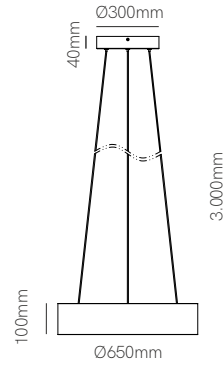

Tot 40W

Tot 60W

*Need Tuya Smart App to work.

Technical Information

Power	40W	60W
Installation	Surface / Pendant	Surface / Pendant
Color Temperature	Tuya 2.600K - 4.000K	Tuya 2.600K - 4.000K
Lumens	3.400 lm	5.900 lm
Material	Aluminium and polycarbonate	Aluminium and polycarbonate
Finishes	White / Black	White / Black
Code	<input type="checkbox"/> 4902 <input checked="" type="checkbox"/> 4903 <input checked="" type="checkbox"/> Custom RAL <input checked="" type="checkbox"/> Electrolytic Plating	<input type="checkbox"/> 4904 <input checked="" type="checkbox"/> 4905 <input checked="" type="checkbox"/> Custom RAL <input checked="" type="checkbox"/> Electrolytic Plating

Consult delivery terms and conditions.

Accessories

*See page 8 for Gateway additional info.

*Included recessed base (not mounted) and surface base (mounted).

3 YEARS WARRANTY | 30.000 HOURS | → | IP 20 | 220/240 VAC | PF >0,9 | CRI ≥80 | | 115° | 50/60 Hz | +50°C / -20°C | |