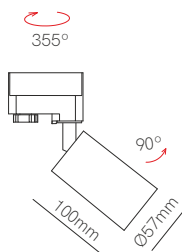

Piccolo GU10 track V3

Piccolo GU10 base

Technical Information

Installation	Three Phase Track	Surface / Recessed
Material	Aluminium	Aluminium
Finishes	White / Black	White / Black
Code	<input type="checkbox"/> 3990-V3	<input type="checkbox"/> 4050
	<input checked="" type="checkbox"/> 3989-V3	<input checked="" type="checkbox"/> 4049
	Custom RAL	Custom RAL
	3 YEARS WARRANTY 1/20	5 YEARS WARRANTY 1/40