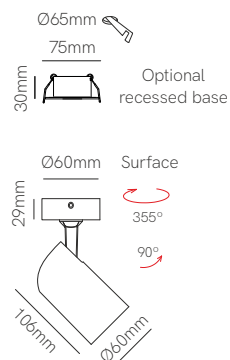

Piccolo GU10 track V3

Piccolo GU10 base

Technical Information

Installation	Three Phase Track	Surface / Recessed
Material	Aluminium	Aluminium
Finishes	White / Black	White / Black
Code	<input type="checkbox"/> 3990-V3	<input type="checkbox"/> 4050
	<input checked="" type="checkbox"/> 3989-V3	<input checked="" type="checkbox"/> 4049
	Custom RAL	Custom RAL
	3 YEARS WARRANTY 1/20	5 YEARS WARRANTY 1/40

Consult delivery terms and conditions.

Accessories

*GU10 bulbholder included.

IP 20 | 220/240 VAC | AKZO NOBEL