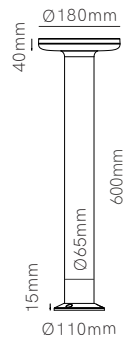

Mac 30

Mac 60

Technical Information

Power	12W	12W
Installation	Floor	Floor
Color Temperature	3.000K / 4.000K	3.000K / 4.000K
Lumens	890 lm / 900 lm	890 lm / 900 lm
Material	Aluminium and Polycarbonate	Aluminium and Polycarbonate
Finishes	White / Black / Corten	White / Black / Corten