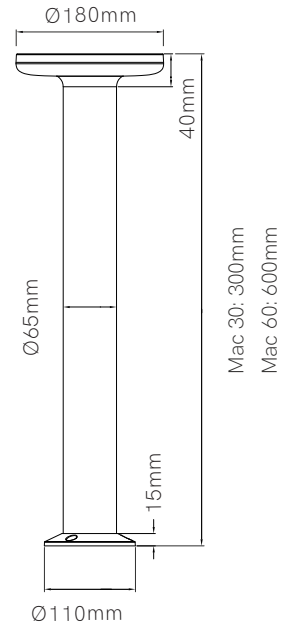

New

Mac

outdoor lighting

Technical Data

Outdoor fixture 30cm or 60cm high with IK06.

Light

LED in 3.000K or 4.000K with IP65.

Finishes

Matt white, matt black and corten.
Aluminium and polycarbonate.

Mac 30:

Mac 60:

	Code	Color	Power	CCT	Lumens
Mac 30	4837	○ White	12W	3.000K	890 lm
	4838	○ White	12W	4.000K	900 lm
	4839	● Black	12W	3.000K	890 lm
	4840	● Black	12W	4.000K	900 lm
	4841	● Corten	12W	3.000K	890 lm
	4842	● Corten	12W	4.000K	900 lm
Mac 60	4843	○ White	12W	3.000K	890 lm
	4844	○ White	12W	4.000K	900 lm
	4845	● Black	12W	3.000K	890 lm
	4846	● Black	12W	4.000K	900 lm
	4847	● Corten	12W	3.000K	890 lm
	4848	● Corten	12W	4.000K	900 lm