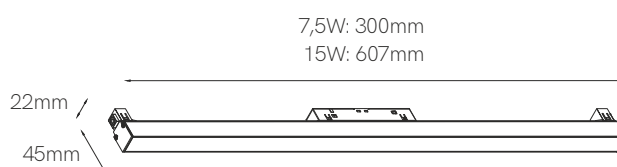

New

Line

decorative lighting

Technical Data

Fixture for 48V magnet track with UGR <19.

Light

LED in 3.000K with CRI >90.

Finishes

Matt black. Aluminium.

Line 7,5W:

Line 15W:

Line 30W:

	Code	Color	Power	CCT	Lumens
Line 7,5W	4784	● Black	7,5W	3.000K	320 lm
Line 15W	4785	● Black	15W	3.000K	760 lm
Line 30W	4786	● Black	30W	3.000K	1.050 lm