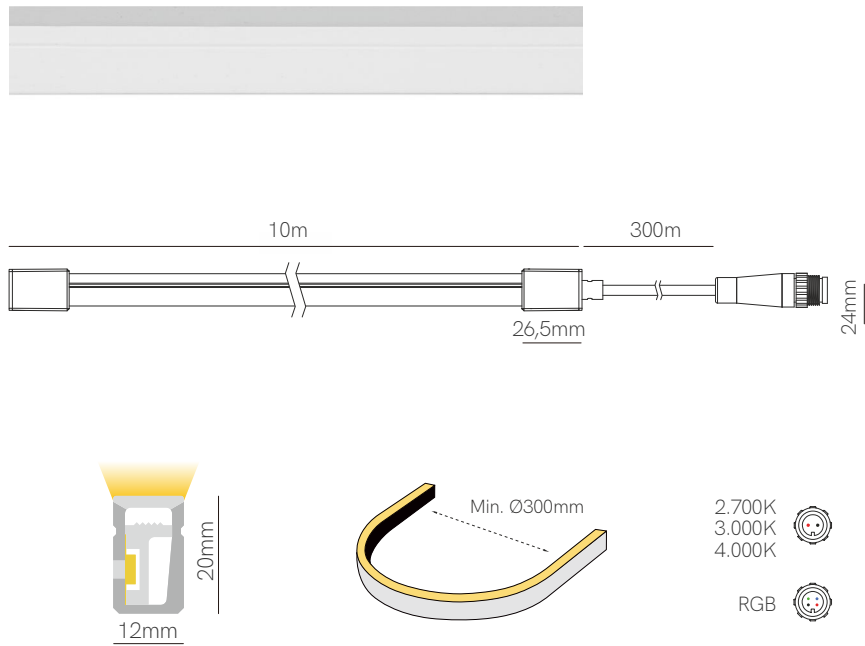

Fine 74

Technical Information

| | |
|--------------------|--------------------------------|
| Version | Fine 74 |
| Power | 10 W/m |
| Color Temperature | 2.700K / 3.000K / 4.000K / RGB |
| Lumens | From 124 Lm/m to 320 Lm/m |
| Ingress Protection | IP67 |

*Available in reel of 10 meters.

Accessories

| | | | | | | | |
|----------|---------|---------|---------|------------------|------------------|----------------|-----------------|
| | | | | | | | |
| End Cap | End Cap | End Cap | End Cap | Clip | Clip | Clip | Extension cable |
| 74967-L2 | 74967-2 | 74627-2 | 74637 | 20,2x16,8x12,5mm | 1000x19,2x17,8mm | 1000x26,4x18mm | 77946 (Mono) |
| 74967-L4 | 74967-4 | 74627-4 | | 77330 | 77119 | 77350 | 77920 (RGB) |

5 YEARS WARRANTY | 24 VDC | 50mm / 55,5mm (RGB) | 140 LED/m | 96 LED/m (RGB) | 2835 | 4040 (RGB) | CRI >90 | III | Sun icon | Lightbulb icon | Plug icon