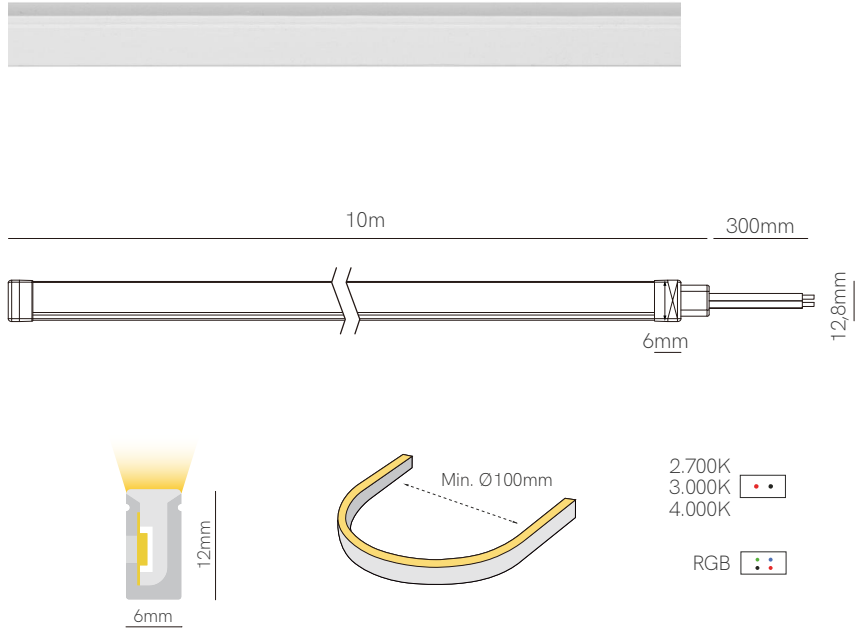

Fine 70

Technical Information

Version	Fine 70
Power	5 W/m
Color Temperature	2.700K / 3.000K / 4.000K / RGB
Lumens	From 73 Lm/m to 186 Lm/m
Ingress Protection	IP67

	Code	Lumens	CCT	IP
Code	70277	178 Lm/m	2700K	IP67
	70307	154 Lm/m	3000K	IP67
	70407	186 Lm/m	4000K	IP67
	70437	73 Lm/m	RGB	IP67

*Available in reel of 10 meters.

Accessories