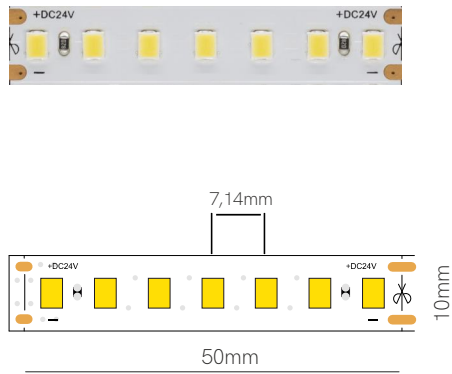

Fine 44

\*High: IP20 = 1,5mm.

Technical Information

Version	Fine 44
Power	14,4 W/m
Color Temperature	2.700K / 3.700K / 5.000K / 11.600K
Lumens	From 80 Lm/w to 95 Lm/w
Ingress Protection	IP20

Code	Lumens	CCT	IP
44370	85 Lm/w	MEAT (3.700K)	IP20
44110	95 Lm/w	FISH (11.600K)	IP20
44500	90 Lm/w	FRUIT (5.000K)	IP20
44270	80 Lm/w	BREAD (2.700K)	IP20

MEAT STRIP

FISH STRIP

FRUIT STRIP

BREAD STRIP

Accessories

Joint  
13,8x11,55x3,9mm  
20220

Joint  
13,55x11,67x4,7mm  
20120

Joint  
15,4x11,5x5,7mm  
20991

Joint  
21,6x11,5x5,7mm  
20999

\*Available in reel of 5 meters.