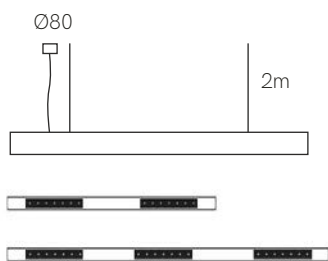

Equipment

Features

Finished luminaire. Includes suspension kit, power cable and end caps.