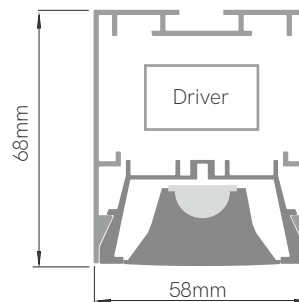

Code	Diffuser	Power - Size	Lm/W - CCT	Driver	Color
6	Optical 50° 9	2x14W - 1.130 mm 4	112Lm/W - 3000K 3	On/Off 1	○ White 1
		3x14W - 1.690 mm 5	118Lm/W - 4000K 4	Dali 2	● Black 2
				Push 3	
				Casambi 5