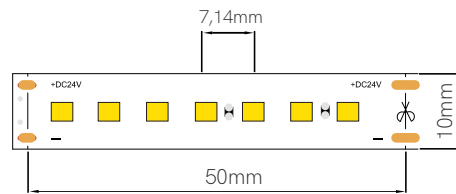

New

Fine 44

led strips

Technical Data

Led Strip 14,4W/m with IP20.

CCT

Available for Meat, Fish, Fruit and Bread.

High =  IP20: 1,5mm

	Code	Power	Lm/W	CCT	IP
Fine 44	44370	14,4W/m	85Lm/W	MEAT	20
	44110	14,4W/m	95Lm/W	FISH	20
	44500	14,4W/m	90Lm/W	FRUIT	20
	44270	14,4W/m	80Lm/W	BREAD	20

*Available in reel of 5 meters.