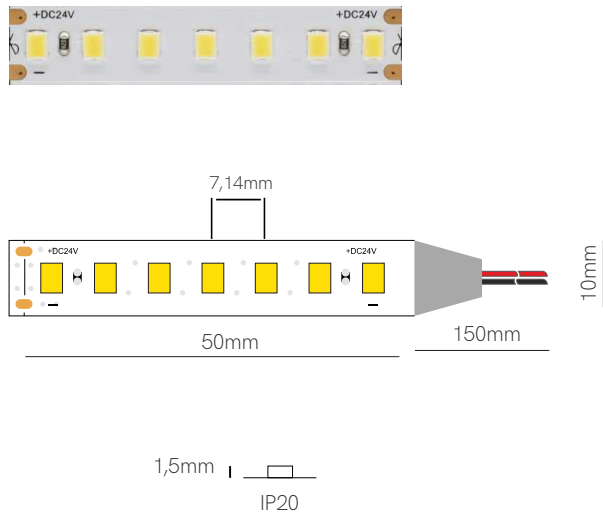

Fine 44

Compatible profiles p. 294.

Technical Information

V / A / W 24V / 0,6A / 14,4W/m

Code	Lumens/w	Lumens/m	CCT	IP
44370	85lm/w	1.224 lm/m	MEAT (3.700K)	IP20
44110	95 lm/w	1.368 lm/m	FISH (11.600K)	IP20
44500	90 lm/w	1.296 lm/m	FRUIT (5.000K)	IP20
44270	80 lm/w	1.152 lm/m	BREAD (2.700K)	IP20

Accessories

Joint
13,8x11,55x3,9mm
20220

Joint
13,55x11,67x4,7mm
20120

Joint
15,4x11,5x5,7mm
20991

Joint
21,6x11,5x5,7mm
20999

*Available in reel of 5 meters.

Accessories pages 282-293.

5 YEARS WARRANTY | 14,4 W/m | 140 LED/m | CRI 75/97 | | 24 VDC | 50mm | 2835