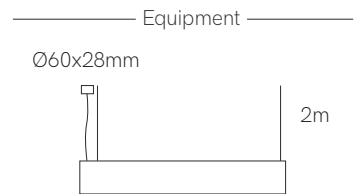

New

Evo fly

Control accessories pages 282-289.

*Finished luminaire. Includes suspension kit, power cable and end caps.

Technical Information

Power	44W / 55W / 66W / 77W
Lumens	4.004 lm - 9.317 lm
Installation	Pendant
Material	Aluminium
PCB	Down Rigid / Up Flex

Code	Diffuser (Angle)	Size (Power)	CCT (lm/W)	Driver	Colour
Code 4	Down Black Slats (60°)	1.120mm (44W) 4	2.700K Down (91-104 lm/W) Up (88 lm/W)	On / Off 1	White (9003) 1
	Up Opal	1.400mm (55W) 5		Dali 2	Black (9005) 2
	Down White Slats (60°)	1.680mm (66W) 6	3.000K Down (96-109 lm/W) Up (92 lm/W)	Push 3	Custom RAL C
	Up Opal	1.960mm (77W) 7		Casambi 5	
			4.000K Down (104-121 lm/W) Up (96 lm/W)		