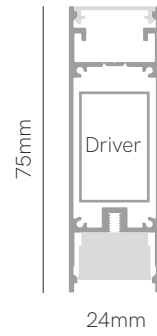

New

Evo fly

Control accessories pages 282-289.

*Finished luminaire. Includes suspension kit, power cable and end caps.

Technical Information

Power	44W / 55W / 66W / 77W
Lumens	4.004 lm - 9.317 lm
Installation	Pendant
Material	Aluminium
PCB	Down Rigid / Up Flex

Code	Diffuser (Angle)	Size (Power)	CCT (lm/W)	Driver	Colour
Code 4	Down Black Slats (60°)	1.120mm (44W) 4	2.700K Down (91-104 lm/W) Up (88 lm/W)	On / Off 1	White (9003) 1
	Up Opal	1.400mm (55W) 5		Dali 2	Black (9005) 2
	Down White Slats (60°)	1.680mm (66W) 6	3.000K Down (96-109 lm/W) Up (92 lm/W)	Push 3	Custom RAL C
	Up Opal	1.960mm (77W) 7		Casambi 5	
			4.000K Down (104-121 lm/W) Up (96 lm/W)		