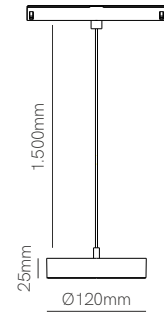

New

New

Cookie 48V

Cookie 48V

Cookie suspension 48V

*Need power supply (page 408).

Technical Information

Power	12W	12W	12W
Installation	Magnet Track	Magnet Track	Magnet Track
Color Temperature	2.700K / 3.000K	Dali 2.700K - 4.000K	Dali 2.700K - 4.000K
Lumens	940 lm / 950 lm	500 lm - 700 lm	500 lm - 700 lm
Material	Aluminium	Aluminium	Aluminium
Finishes	White / Black	White / Black	White / Black