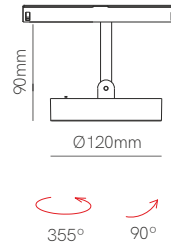

New

New

Cookie 48V

Cookie 48V

Cookie suspension 48V

*Need power supply (page 408).

Technical Information

Power	12W	12W	12W
Installation	Magnet Track	Magnet Track	Magnet Track
Color Temperature	2.700K / 3.000K	Dali 2.700K - 4.000K	Dali 2.700K - 4.000K
Lumens	940 lm / 950 lm	500 lm - 700 lm	500 lm - 700 lm
Material	Aluminium	Aluminium	Aluminium
Finishes	White / Black	White / Black	White / Black