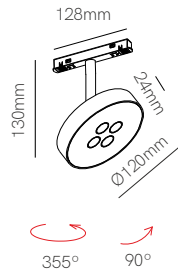

New

New

Cookie 48V

Cookie 48V

Cookie suspension 48V

*Need power supply (page 408).

Technical Information

Power	12W	12W	12W
Installation	Magnet Track	Magnet Track	Magnet Track
Color Temperature	2.700K / 3.000K	Dali 2.700K - 4.000K	Dali 2.700K - 4.000K
Lumens	940 lm / 950 lm	500 lm - 700 lm	500 lm - 700 lm
Material	Aluminium	Aluminium	Aluminium
Finishes	White / Black	White / Black	White / Black