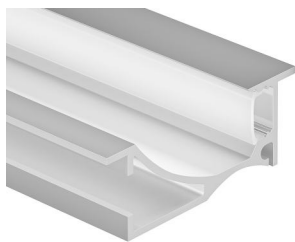

Box 21

*Useful area: 12x3mm.

Compatible led strips p. 294.

Technical Information

Max. power	15W/m
Installation	Recessed
Material	Aluminium
Finishes	White / Aluminium

Code	<input type="checkbox"/> 21121
	<input type="checkbox"/> 21119
	<input checked="" type="checkbox"/> Custom RAL
	<input checked="" type="checkbox"/> Electrolytic Plating

Consult delivery terms and conditions.

Accessories

Diffuser PC
Opal 70%
 20497

Diffuser
Silicone Opal 60%
 20469
 20469-15

End Cap
 21631
 21633

End Cap
 21621
 21623

3 YEARS WARRANTY | IP 20 | | 2m Max | AL 6063