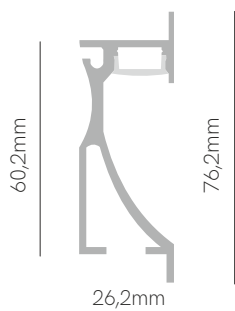

Box 21

*Useful area: 12x3mm.

Compatible led strips p. 294.

Technical Information

Max. power	15W/m
Installation	Recessed
Material	Aluminium
Finishes	White / Aluminium

Code	<input type="checkbox"/> 21121
	<input type="checkbox"/> 21119
	<input checked="" type="checkbox"/> Custom RAL
	<input checked="" type="checkbox"/> Electrolytic Plating

Consult delivery terms and conditions.

Accessories

Diffuser PC
Opal 70%
 20497

Diffuser
Silicone Opal 60%
 20469
 20469-15

End Cap
 21631
 21633

End Cap
 21621
 21623

3 YEARS WARRANTY | IP 20 | | 2m Max | AL 6063