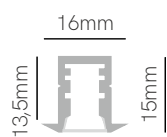

### Box 11

\*Useful area: 5x10mm.

Compatible led strips p. 294.

### Technical Information

Max. power	15W/m
Installation	Recessed
Material	Aluminium
Finishes	Aluminium

Code	<input type="checkbox"/> 11119
	<input checked="" type="checkbox"/> Custom RAL
	<input checked="" type="checkbox"/> Electrolytic Plating