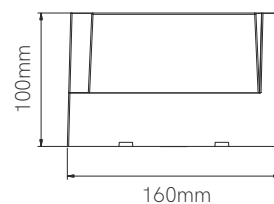

New

Blis

outdoor lighting

Technical Data
Ceiling or wall outdoor fixture..

Light
LED in 3.000K or 4.000K with IP65.

Finishes
Matt white, matt black and corten.
Polycarbonate.

Blis R

Blis C