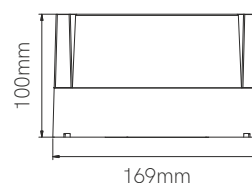

New

Blis

outdoor lighting

Technical Data
Ceiling or wall outdoor fixture..

Light
LED in 3.000K or 4.000K with IP65.

Finishes
Matt white, matt black and corten.
Polycarbonate.

Blis R

Blis C