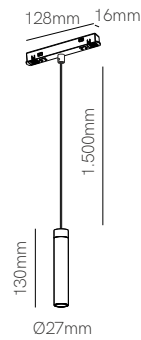

Alp 48V

Alp suspension 48V

\*Need power supply (page 408).

Technical Information

Power	4,5W	4,5W
Installation	Magnet Track	Magnet Track
Color Temperature	2.700K / 3.000K	2.700K / 3.000K
Lumens	260 lm / 270 lm	260 lm / 270 lm
Material	Aluminium	Aluminium
Finishes	White / Black	White / Black