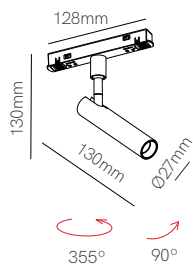

Alp 48V

Alp suspension 48V

\*Need power supply (page 408).

Technical Information

Power	4,5W	4,5W
Installation	Magnet Track	Magnet Track
Color Temperature	2.700K / 3.000K	2.700K / 3.000K
Lumens	260 lm / 270 lm	260 lm / 270 lm
Material	Aluminium	Aluminium
Finishes	White / Black	White / Black