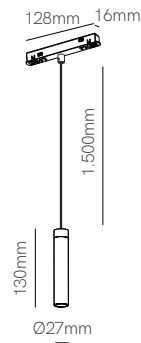

Alp 48V

Alp suspension 48V

*Need power supply (page 408).

Technical Information

Power	4,5W	4,5W
Installation	Magnet Track	Magnet Track
Color Temperature	2.700K / 3.000K	2.700K / 3.000K
Lumens	260 lm / 270 lm	260 lm / 270 lm
Material	Aluminium	Aluminium
Finishes	White / Black	White / Black