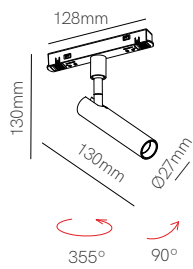

Alp 48V

Alp suspension 48V

*Need power supply (page 408).

Technical Information

Power	4,5W	4,5W
Installation	Magnet Track	Magnet Track
Color Temperature	2.700K / 3.000K	2.700K / 3.000K
Lumens	260 lm / 270 lm	260 lm / 270 lm
Material	Aluminium	Aluminium
Finishes	White / Black	White / Black