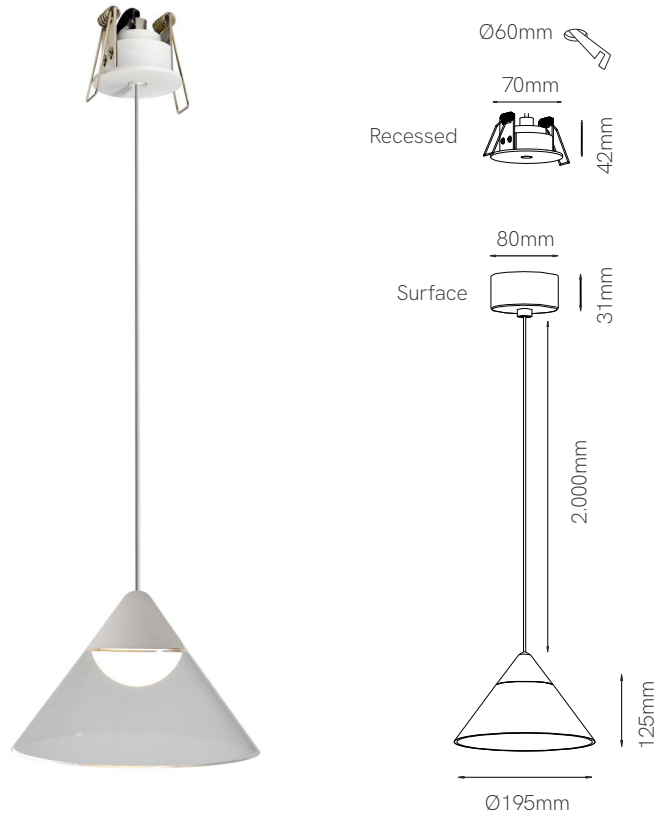

New

Ark

decorative lighting

Technical Data

Suspended decorative fixture with UGR <19.

Light

LED in 2.700K or 3.000K with CRI >90.

Finishes

Matt white or black aluminium with transparent or gray acrylic.

	Code	Color	Power	CCT	Lumens
Ark recessed	4808	White-transp.	6W	2.700K	350 lm
	4809	White-transp.	6W	3.000K	360 lm
	4810	Black-transp.	6W	2.700K	350 lm
	4811	Black-transp.	6W	3.000K	360 lm
	4812	Black-gray	6W	2.700K	350 lm
	4813	Black-gray	6W	3.000K	360 lm
Ark surface	4814	White-transp.	6W	2.700K	350 lm
	4815	White-transp.	6W	3.000K	360 lm
	4816	Black-transp.	6W	2.700K	350 lm
	4817	Black-transp.	6W	3.000K	360 lm
	4818	Black-gray	6W	2.700K	350 lm
	4819	Black-gray	6W	3.000K	360 lm