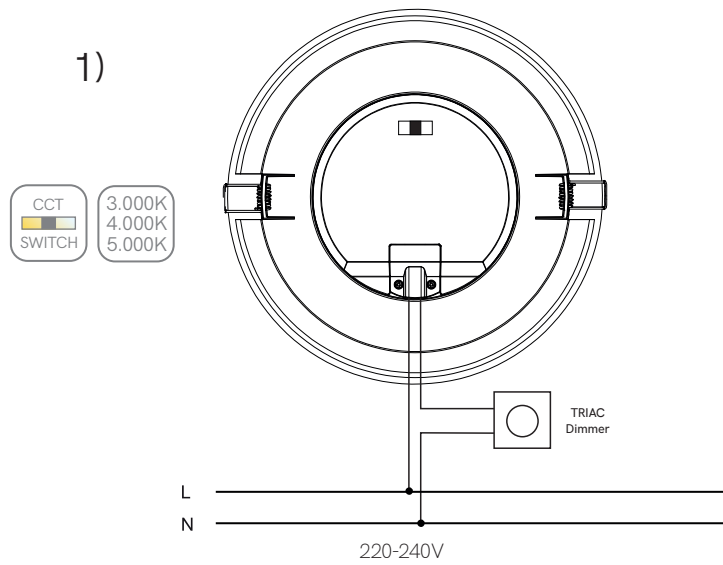

Thesis dimmable 15W Switch downlights

4767

Danger !  Installation by electricians only

CE RoHS  