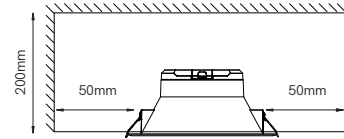

Thesis dimmable 15W Switch downlights

4767

Danger !  Installation by electricians only

CE RoHS  