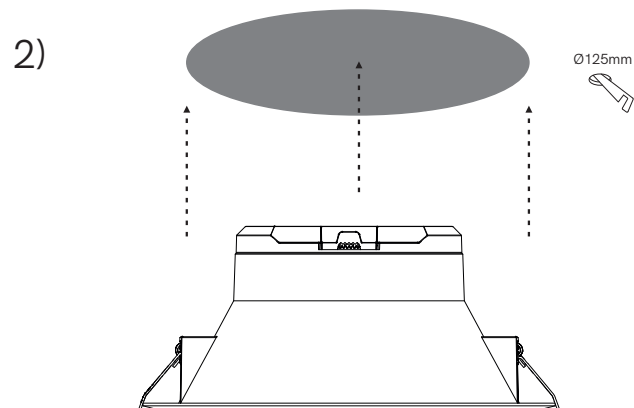

Thesis dimmable 15W Switch downlights

4767

Danger !  Installation by electricians only

CE RoHS  