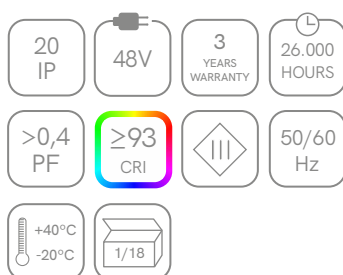

Bora magnet track decorative lighting

Technical Data

Decorative fixture for 48V magnet track with UGR <10 or <15.

Light

LED in 2.700K or 3.000K with CRI >93.

Finishes

Matt white, matt black, chrome and rose gold. Aluminium.

Bora magnet track:

Bora magnet track suspension:

	Code	Color	Power	CCT	Lumens
Bora magnet track	4581	○ White	4,5W	2.700K	315 lm
	4582	○ White	4,5W	3.000K	325 lm
	4583	● Black	4,5W	2.700K	315 lm
	4584	● Black	4,5W	3.000K	325 lm
	4585	● Chrome	4,5W	2.700K	315 lm
	4586	● Chrome	4,5W	3.000K	325 lm
	4587	● Rose gold	4,5W	2.700K	315 lm
	4588	● Rose gold	4,5W	3.000K	325 lm
Bora magnet track suspension	4573	○ White	8,5W	2.700K	610 lm
	4574	○ White	8,5W	3.000K	620 lm
	4575	● Black	8,5W	2.700K	610lm
	4576	● Black	8,5W	3.000K	620 lm
	4577	● Chrome	8,5W	2.700K	610lm
	4578	● Chrome	8,5W	3.000K	620 lm
	4579	● Rose gold	8,5W	2.700K	610lm
	4580	● Rose gold	8,5W	3.000K	620 lm