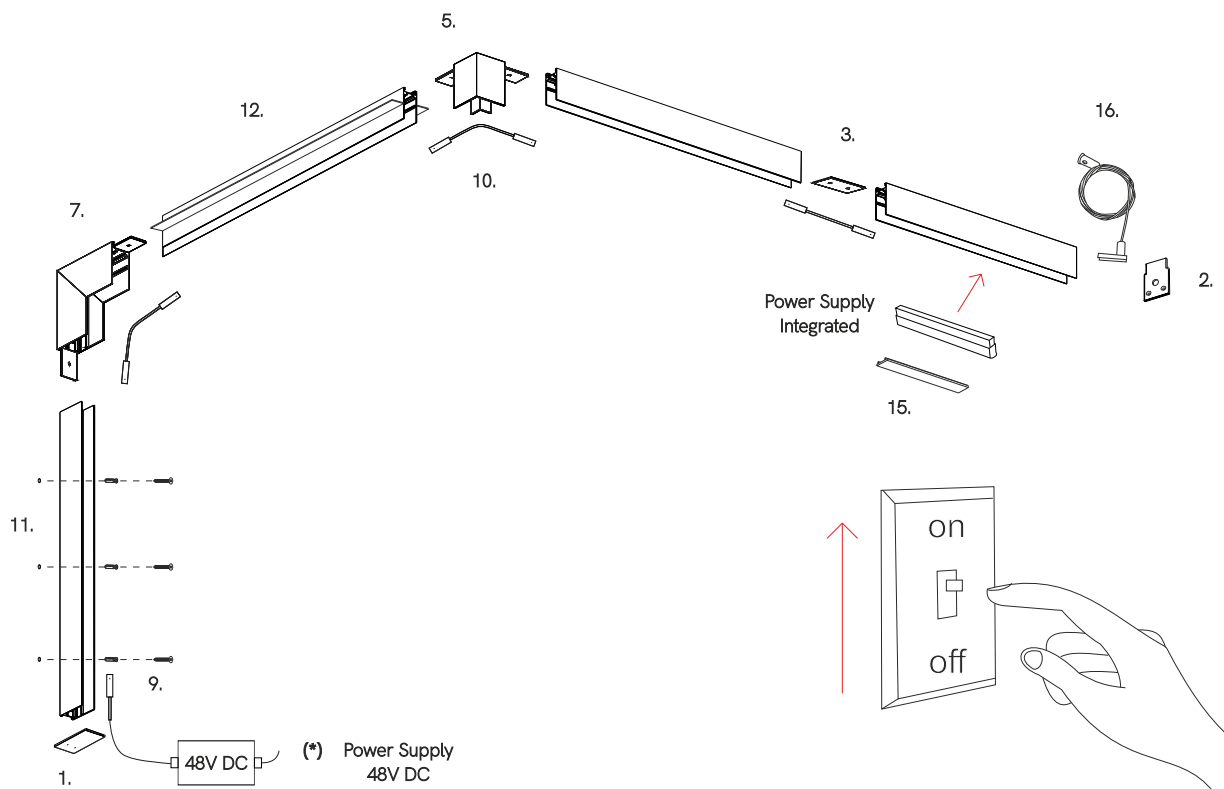

3.0

4.0

RoHS

>0,9
PF

48V
DC

3-5
YEARS
WARRANTY

20
IP