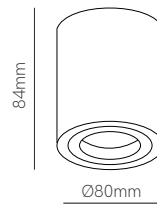

One recessed

One surface

*GU10 Bulbholder included, except 258226C.

Technical Information

Installation	Recessed	Surface
Material	Aluminium	Aluminium
Finishes	White / Black / Brushed alumin.	White / Black
Bulbholder	50mm GU10	50mm GU10