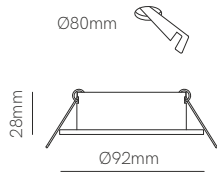

One recessed

One surface

*GU10 Bulbholder included, except 258226C.

Technical Information

Installation	Recessed	Surface
Material	Aluminium	Aluminium
Finishes	White / Black / Brushed alumin.	White / Black
Bulbholder	50mm GU10	50mm GU10