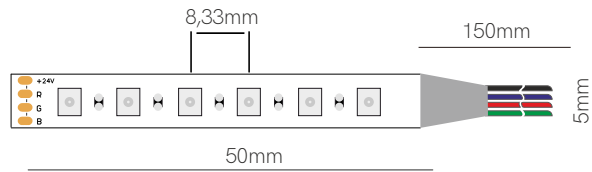

Fine 50

 +   Compatible profiles p. 294.

Technical Information

V / A / W 24V / 0,4A / 9,6W/m

Code	Code	Lumens/w	Lumens/m	CCT	IP
50460	50460	58 lm/w	556 lm/m	RGB	IP20

\*Available in reel of 5 meters.

Accessories pages 282-293.

 3 YEARS WARRANTY | 
  9,6 W/m | 
  120 LED/m | 
  24 VDC | 
  50mm | 
  | 
  2835