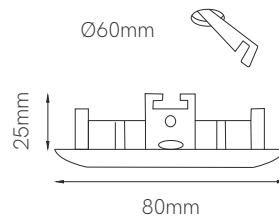

Fijo rings

Technical Data
Recessed ring for 50mm bulb.

Light
G5.3 bulbholder included.

Finishes
Matt white, gray and brushed chrome.
Aluminium.

	Code	Color
Fijo	206280	○ White
	206284	● Gray
	206285	● Brushed