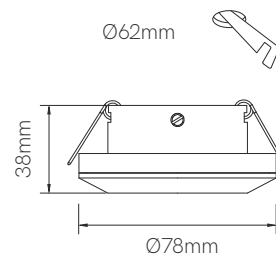

Bathroom rings

Technical Data

Recessed ring for 50mm bulb.

Light

Ring with IP44. G5.3 bulbholder included.

Finishes

Matt white and brushed. Aluminium.

	Code	Color
Bathroom	223232	○ White
	223233	● Brushed