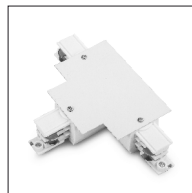

L: 64mm W: 25mm H: 32mm

3805

Track power supply Recessed New

L: 98mm W: 56,5mm H: 33,7mm

4975 Left

4976 Right

4977 Left

4978 Right

Flexible joint track

L: 245mm W: 35mm H: 32mm

3368

3619

L Joint track recessed New

L: 111mm W: 111mm H: 33,7mm

4965 Left

4966 Right

4967 Left

4968 Right

T Joint track recessed New

L: 166mm W: 111mm H: 33,7mm

4969 Left

4970 Right

4971 Left

4972 Right

X Joint track recessed New

L: 166mm W: 166mm H: 33,7mm

4973

4974

End cap

L: 32mm W: 32mm H: 32mm

3370

3625