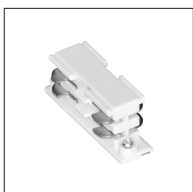

L: 64mm W: 25mm H: 32mm

3805

Track power supply Recessed New

L: 98mm W: 56,5mm H: 33,7mm

4975 Left

4976 Right

4977 Left

4978 Right

Joint Track Without Spacing

L: 68mm W: 25mm H: 27mm

3372

3618

Joint track with spacing recessed New

L: 166mm W: 56,5mm H: 33,7mm

4963

4964

Flexible joint track

L: 245mm W: 35mm H: 32mm

3368

3619

L Joint track recessed New

L: 111mm W: 111mm H: 33,7mm

4965 Left

4966 Right

X Joint track recessed New

L: 166mm W: 166mm H: 33,7mm

4973

4974

End cap

L: 32mm W: 32mm H: 32mm

3370

3625