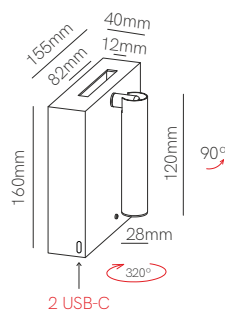

New

Sweet usb-c

Sweet usb-a

Technical Information

Power	4W	4W
Installation	Surface	Surface
Color Temperature	2.700K	2.700K
Lumens	150 lm / 90 lm / 40 lm	150 lm / 90 lm / 40 lm
Material	Aluminium	Aluminium
Finishes	White / Black	Black
Code	<input type="checkbox"/> 5155 <input checked="" type="checkbox"/> 5156	<input checked="" type="checkbox"/> 4175

USB-C | 5V 2A | CRI ≥90

USB-A | 5V 2A | CRI ≥80

*Charger by induction and USB.

3 YEARS WARRANTY | 30.000 HOURS | IP 20 | 220/240 VAC | PF >0,4 | 20° | 5W | 50/60 Hz | 3 INTENSITIES | +40°C / -20°C | 1/10