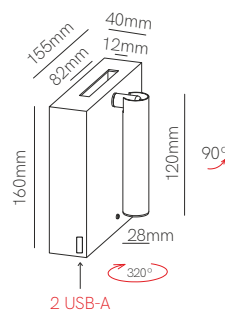

New

Sweet usb-c

Sweet usb-a

Technical Information

Power	4W	4W
Installation	Surface	Surface
Color Temperature	2.700K	2.700K
Lumens	150 lm / 90 lm / 40 lm	150 lm / 90 lm / 40 lm
Material	Aluminium	Aluminium
Finishes	White / Black	Black
Code	<input type="checkbox"/> 5155 <input checked="" type="checkbox"/> 5156	<input checked="" type="checkbox"/> 4175

USB-C | 5V 2A | CRI ≥90

USB-A | 5V 2A | CRI ≥80

*Charger by induction and USB.

3 YEARS WARRANTY | 30.000 HOURS | IP 20 | 220/240 VAC | PF >0,4 | 20° | 5W | 50/60 Hz | 3 INTENSITIES | +40°C / -20°C | 1/10