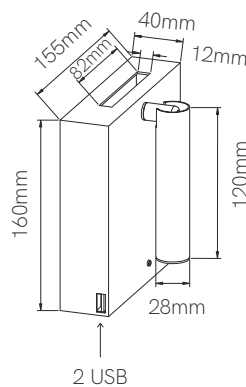

Sweet

decorative lighting

Technical Data

Wall light with three intensities.
Mobile charger by induction and USB.

Light

LED in 2.700K.

Finishes

Matt white and black. Aluminium.

	Code	Color	Power	CCT	Lumens
Sweet	4174	○ White	4W	2.700K	150/90/40 lm
	4175	● Black	4W	2.700K	150/90/40 lm