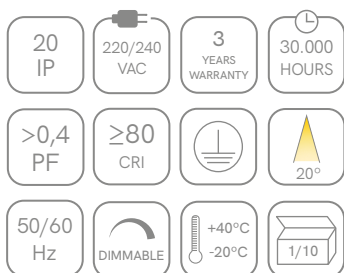

Sweet

decorative lighting

Technical Data

Wall light with three intensities.
Mobile charger by induction and USB.

Light

LED in 2.700K.

Finishes

Matt white and black. Aluminium.

	Code	Color	Power	CCT	Lumens
Sweet	4174	○ White	4W	2.700K	150/90/40 lm
	4175	● Black	4W	2.700K	150/90/40 lm