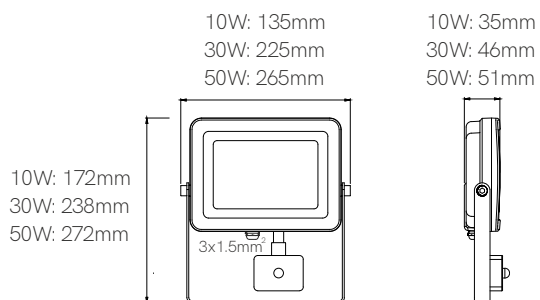

Sky sensor

outdoor lighting

Technical Data

Outdoor sensor spotlight with IK08.

Light

LED in 4.000K and 5.000K with IP65.

Finishes

White. Aluminium.

*4027 Optional black spike.

Sky sensor 10W:

Sky sensor 30W:

Sky sensor 50W:

| | Code | Color | Power | CCT | Lumens |
|----------------|------|---------|-------|--------|----------|
| Sky sensor 10W | 4129 | ○ White | 10W | 5.000K | 1.100 lm |
| Sky sensor 30W | 4131 | ○ White | 30W | 5.000K | 3.250 lm |
| Sky sensor 50W | 4132 | ○ White | 50W | 4.000K | 5.250 lm |
| | 4133 | ○ White | 50W | 5.000K | 5.300 lm |