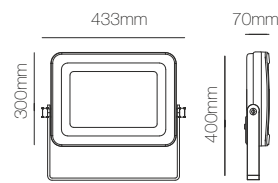

Sky 100W

Sky 150W

Sky 200W

Technical Information

Power	100W	150W	200W
Installation	Surface	Surface	Surface
Color Temperature	2.200K	2.200K	2.200K
Lumens	7.000 lm	11.000 lm	14.000 lm
Material	Aluminium	Aluminium	Aluminium
Finishes	Black	Black	Black
Code	■ 3955	■ 3956	■ 3957

1/4

1/2

1/2