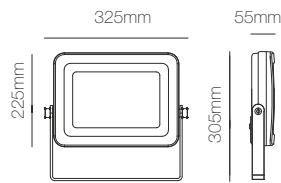

Sky 100W

Sky 150W

Sky 200W

Technical Information

Power	100W	150W	200W
Installation	Surface	Surface	Surface
Color Temperature	2.200K	2.200K	2.200K
Lumens	7.000 lm	11.000 lm	14.000 lm
Material	Aluminium	Aluminium	Aluminium
Finishes	Black	Black	Black
Code	■ 3955	■ 3956	■ 3957

1/4

1/2

1/2