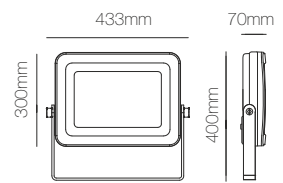

Sky 100W

Sky 150W

Sky 200W

Technical Information

Power	100W	150W	200W
Installation	Surface	Surface	Surface
Color Temperature	2.200K	2.200K	2.200K
Lumens	7.000 lm	11.000 lm	14.000 lm
Material	Aluminium	Aluminium	Aluminium
Finishes	Black	Black	Black
Code	■ 3955	■ 3956	■ 3957

1/4

1/2

1/2