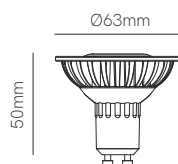

R-63 s-line GU10

Technical Information

Power	8W
Color Temperature	2.700K
Lumens	720 lm
<hr/>	
Code	4003

5 YEARS WARRANTY | 50.000 HOURS | IP 20 | 220/240 VAC | PF >0,8 | CRI ≥80 | 60°  | 50/60 Hz |  +40°C / -20°C | 