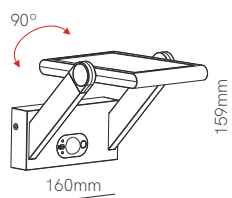

## Technical Information

Version	Proa
Power	1,6W
Installation	Surface
Color Temperature	4.000K
Lumens	150 lm
Material	Aluminium
Finishes	White / Black
Code	3531 <input type="checkbox"/>
	3532 <input type="checkbox"/>