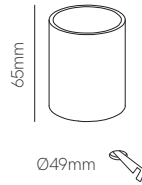

Port

Grow

Steps

*Recessed box included.

Technical Information

Power	4W	4W	4W
Installation	Recessed	Recessed	Recessed
Color Temperature	3.000K	3.000K	3.000K
Lumens	60 lm	60 lm	60 lm
Material	Aluminium	Aluminium	Aluminium
Finishes	White / Black	White / Black	White / Black