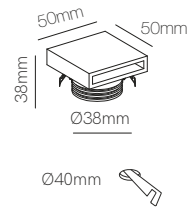

Port

Grow

Steps

*Recessed box included.

Technical Information

Power	4W	4W	4W
Installation	Recessed	Recessed	Recessed
Color Temperature	3.000K	3.000K	3.000K
Lumens	60 lm	60 lm	60 lm
Material	Aluminium	Aluminium	Aluminium
Finishes	White / Black	White / Black	White / Black