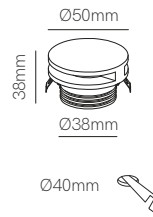

Port

Grow

Steps

*Recessed box included.

Technical Information

Power	4W	4W	4W
Installation	Recessed	Recessed	Recessed
Color Temperature	3.000K	3.000K	3.000K
Lumens	60 lm	60 lm	60 lm
Material	Aluminium	Aluminium	Aluminium
Finishes	White / Black	White / Black	White / Black