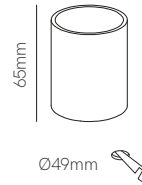

Port

Grow

Steps

*Recessed box included.

Technical Information

Power	4W	4W	4W
Installation	Recessed	Recessed	Recessed
Color Temperature	3.000K	3.000K	3.000K
Lumens	60 lm	60 lm	60 lm
Material	Aluminium	Aluminium	Aluminium
Finishes	White / Black	White / Black	White / Black