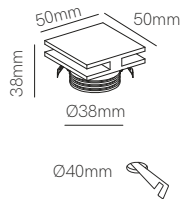

Port

Grow

Steps

*Recessed box included.

Technical Information

Power	4W	4W	4W
Installation	Recessed	Recessed	Recessed
Color Temperature	3.000K	3.000K	3.000K
Lumens	60 lm	60 lm	60 lm
Material	Aluminium	Aluminium	Aluminium
Finishes	White / Black	White / Black	White / Black