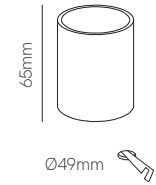

Port

Grow

Steps

*Recessed box included.

Technical Information

Power	4W	4W	4W
Installation	Recessed	Recessed	Recessed
Color Temperature	3.000K	3.000K	3.000K
Lumens	60 lm	60 lm	60 lm
Material	Aluminium	Aluminium	Aluminium
Finishes	White / Black	White / Black	White / Black