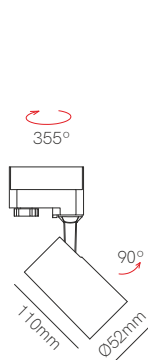

Piccolo track

Piccolo base

Technical Information

Power	9,5W	9,5W
Installation	Three Phase Track	Surface / Recessed
Color Temperature	Switch 2.700K / 3.200K / 4.000K	Switch 2.700K / 3.200K / 4.000K
Lumens	1.300 lm	1.300 lm
Material	Aluminium	Aluminium
Finishes	White / Black	White / Black
Code	<input type="checkbox"/> 4437 <input checked="" type="checkbox"/> 4438 <input type="checkbox"/> Custom RAL	<input type="checkbox"/> 4833 <input checked="" type="checkbox"/> 4834 <input type="checkbox"/> Custom RAL

ⓘ Consult delivery terms and conditions.
*Surface and recessed base included with Piccolo base.

3 YEARS WARRANTY | 30.000 HOURS | IP 20 | 220/240 VAC | UGR <19 | PF >0,9 | CRI ≥80 | ⚡ | 15° / 38° / 60° | 50/60 Hz | 🌡️ +50°C / -20°C | CCT SWITCH | AKZO NOBEL | 1/20