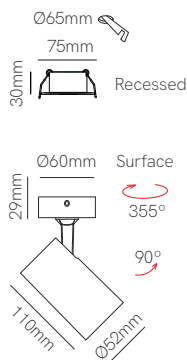

Piccolo track

Piccolo base

Technical Information

Power	9,5W	9,5W
Installation	Three Phase Track	Surface / Recessed
Color Temperature	Switch 2.700K / 3.200K / 4.000K	Switch 2.700K / 3.200K / 4.000K
Lumens	1.300 lm	1.300 lm
Material	Aluminium	Aluminium
Finishes	White / Black	White / Black
Code	<input type="checkbox"/> 4437 <input checked="" type="checkbox"/> 4438 <input type="checkbox"/> Custom RAL	<input type="checkbox"/> 4833 <input checked="" type="checkbox"/> 4834 <input type="checkbox"/> Custom RAL

ⓘ Consult delivery terms and conditions.
*Surface and recessed base included with Piccolo base.

3 YEARS WARRANTY | 30.000 HOURS | IP 20 | 220/240 VAC | UGR <19 | PF >0,9 | CRI ≥80 | ⚡ | 15° / 38° / 60° | 50/60 Hz | 🌡️ +50°C / -20°C | CCT SWITCH | AKZO NOBEL | 1/20