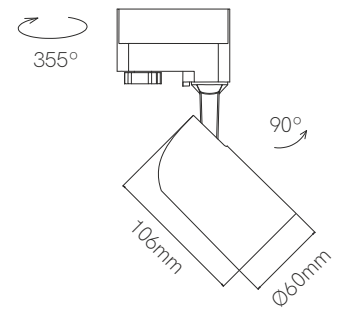

Piccolo AR111

technical lighting

Technical Data

Mini spotlight for AR111 bulb.

Light

GU10 bulbholder included.

Finishes

Matt white. Aluminium.

Piccolo AR111 base

Piccolo AR111 track

	Code	Color
Piccolo AR111 base	4433	○ White
Piccolo AR111 track	4435	○ White
Recessed base	New 4835	○ White