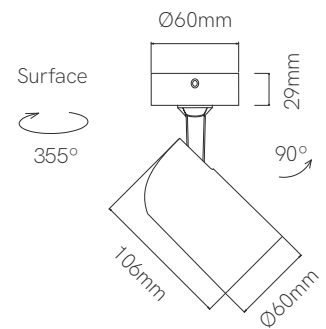

Piccolo AR111

technical lighting

Technical Data

Mini spotlight for AR111 bulb.

Light

GU10 bulbholder included.

Finishes

Matt white. Aluminium.

Piccolo AR111 base

Piccolo AR111 track

	Code	Color
Piccolo AR111 base	4433	○ White
Piccolo AR111 track	4435	○ White
Recessed base	New 4835	○ White