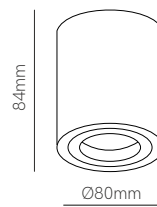

One recessed

One surface

*GU10 Bulbholder included, except 258226C.

Technical Information

Installation	Recessed	Surface
Material	Aluminium	Aluminium
Finishes	White / Black / Brushed alumin.	White / Black
Bulbholder	50mm GU10	50mm GU10
Code	<input type="checkbox"/> 4478 <input checked="" type="checkbox"/> 4479 <input checked="" type="checkbox"/> 258226C <input checked="" type="checkbox"/> Custom RAL <input checked="" type="checkbox"/> Electrolytic Plating	<input type="checkbox"/> 4480 <input checked="" type="checkbox"/> 4481 <input checked="" type="checkbox"/> Custom RAL <input checked="" type="checkbox"/> Electrolytic Plating

1/50

1/20

ⓘ Consult delivery terms and conditions.

3 YEARS WARRANTY | IP 20