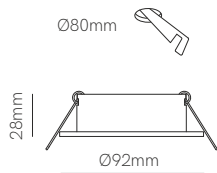

One recessed

One surface

*GU10 Bulbholder included, except 258226C.

Technical Information

Installation	Recessed	Surface
Material	Aluminium	Aluminium
Finishes	White / Black / Brushed alumin.	White / Black
Bulbholder	50mm GU10	50mm GU10
Code	<input type="checkbox"/> 4478 <input checked="" type="checkbox"/> 4479 <input checked="" type="checkbox"/> 258226C <input checked="" type="checkbox"/> Custom RAL <input checked="" type="checkbox"/> Electrolytic Plating	<input type="checkbox"/> 4480 <input checked="" type="checkbox"/> 4481 <input checked="" type="checkbox"/> Custom RAL <input checked="" type="checkbox"/> Electrolytic Plating