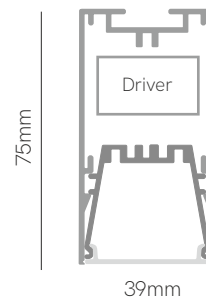

Nexus

Control accessories pages 282-289.

*Finished luminaire. Includes suspension kit, power cable and end caps.

Technical Information

Power	46W / 70W
Lumens	4.830 lm - 7.350 lm
Installation	Pendant
Material	Aluminium
PCB	Rigid

Code	Diffuser (Angle)	Size	CCT (lm/W) - Power/m	Driver	Colour
Code 4	UGR (81°) 4	1.130mm 3	2.700-5.500K (105 lm/W) - 40W/m 9	Casambi 5	White (9003) 1
		1.690mm 5		Tuya 7	Black (9005) 2
				RF Control 9	Gray (9006) 3
					Custom RAL C