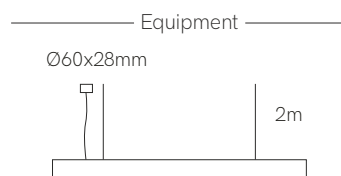

Nexus

Control accessories pages 282-289.

*Finished luminaire. Includes suspension kit, power cable and end caps.

Technical Information

Power	46W / 70W
Lumens	4.830 lm - 7.350 lm
Installation	Pendant
Material	Aluminium
PCB	Rigid

Code	Diffuser (Angle)	Size	CCT (lm/W) - Power/m	Driver	Colour
Code 4	UGR (81°) 4	1.130mm 3	2.700-5.500K (105 lm/W) - 40W/m 9	Casambi 5	White (9003) 1
		1.690mm 5		Tuya 7	Black (9005) 2
				RF Control 9	Gray (9006) 3
					Custom RAL C