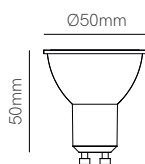

Narrow GU10 dimmable

Technical Information

Power	7W
Color Temperature	2.700K / 3.000K
Lumens	400 lm / 420 lm
Code	2.700K 4672
	3.000K 4671

3 YEARS WARRANTY | 25.000 HOURS | IP 40 | 220/240 VAC | PF >0,8 | CRI ≥80 | 15° | 50/60 Hz | TRIAC DIMM | +40°C / -20°C | 10/50