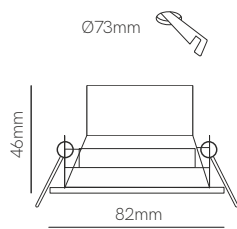

New

New

Luk round IP20

Luk round IP65

Luk square IP65

*IP20 includes GU10 Bulbholder, IP65 includes G5.3 Bulbholder.

Technical Information

Installation	Recessed	Recessed	Recessed
Material	Aluminium	Aluminium	Aluminium
Finishes	White / Black	White / Black	White / Black
Bulbholder	50mm GU10	50mm GU10	50mm GU10
Code	☐ 4758 ☐ 4759 ☒ Custom RAL ☒ Electrolytic Plating	☐ 5214 ☐ 5215 ☒ Custom RAL ☒ Electrolytic Plating	☐ 5216 ☐ 5217 ☒ Custom RAL ☒ Electrolytic Plating
	IP 20	IP 65	IP 65

ⓘ Consult delivery terms and conditions.