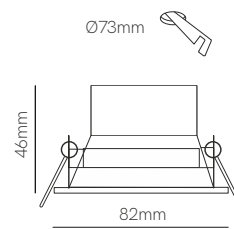

New

New

Luk round IP20

Luk round IP65

Luk square IP65

*IP20 includes GU10 Bulbholder, IP65 includes G5.3 Bulbholder.

Technical Information

Installation	Recessed	Recessed	Recessed
Material	Aluminium	Aluminium	Aluminium
Finishes	White / Black	White / Black	White / Black
Bulbholder	50mm GU10	50mm GU10	50mm GU10
Code	☐ 4758 ☐ 4759 ☒ Custom RAL ☒ Electrolytic Plating	☐ 5214 ☐ 5215 ☒ Custom RAL ☒ Electrolytic Plating	☐ 5216 ☐ 5217 ☒ Custom RAL ☒ Electrolytic Plating
	IP 20	IP 65	IP 65

ⓘ Consult delivery terms and conditions.