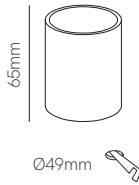

Ilo

Skin

*Recessed box included.

Technical Information

Power	2W	2W
Installation	Recessed	Recessed
Color Temperature	3.000K	3.000K
Lumens	60 lm	60 lm
Material	Aluminium	Aluminium
Finishes	White / Black	White / Black