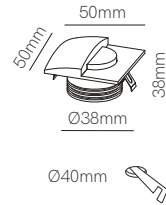

Ilo

Skin

*Recessed box included.

Technical Information

Power	2W	2W
Installation	Recessed	Recessed
Color Temperature	3.000K	3.000K
Lumens	60 lm	60 lm
Material	Aluminium	Aluminium
Finishes	White / Black	White / Black