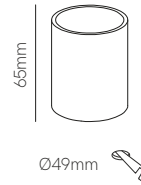

Ilo

Skin

*Recessed box included.

Technical Information

Power	2W	2W
Installation	Recessed	Recessed
Color Temperature	3.000K	3.000K
Lumens	60 lm	60 lm
Material	Aluminium	Aluminium
Finishes	White / Black	White / Black