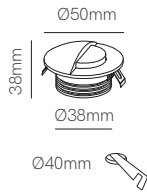

Ilo

Skin

*Recessed box included.

Technical Information

Power	2W	2W
Installation	Recessed	Recessed
Color Temperature	3.000K	3.000K
Lumens	60 lm	60 lm
Material	Aluminium	Aluminium
Finishes	White / Black	White / Black