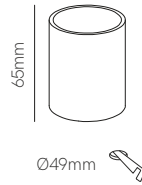

Port

Grow

Steps

*Recessed box included.

Technical Information

Power	4W	4W	4W
Installation	Recessed	Recessed	Recessed
Color Temperature	3.000K	3.000K	3.000K
Lumens	60 lm	60 lm	60 lm
Material	Aluminium	Aluminium	Aluminium
Finishes	White / Black	White / Black	White / Black